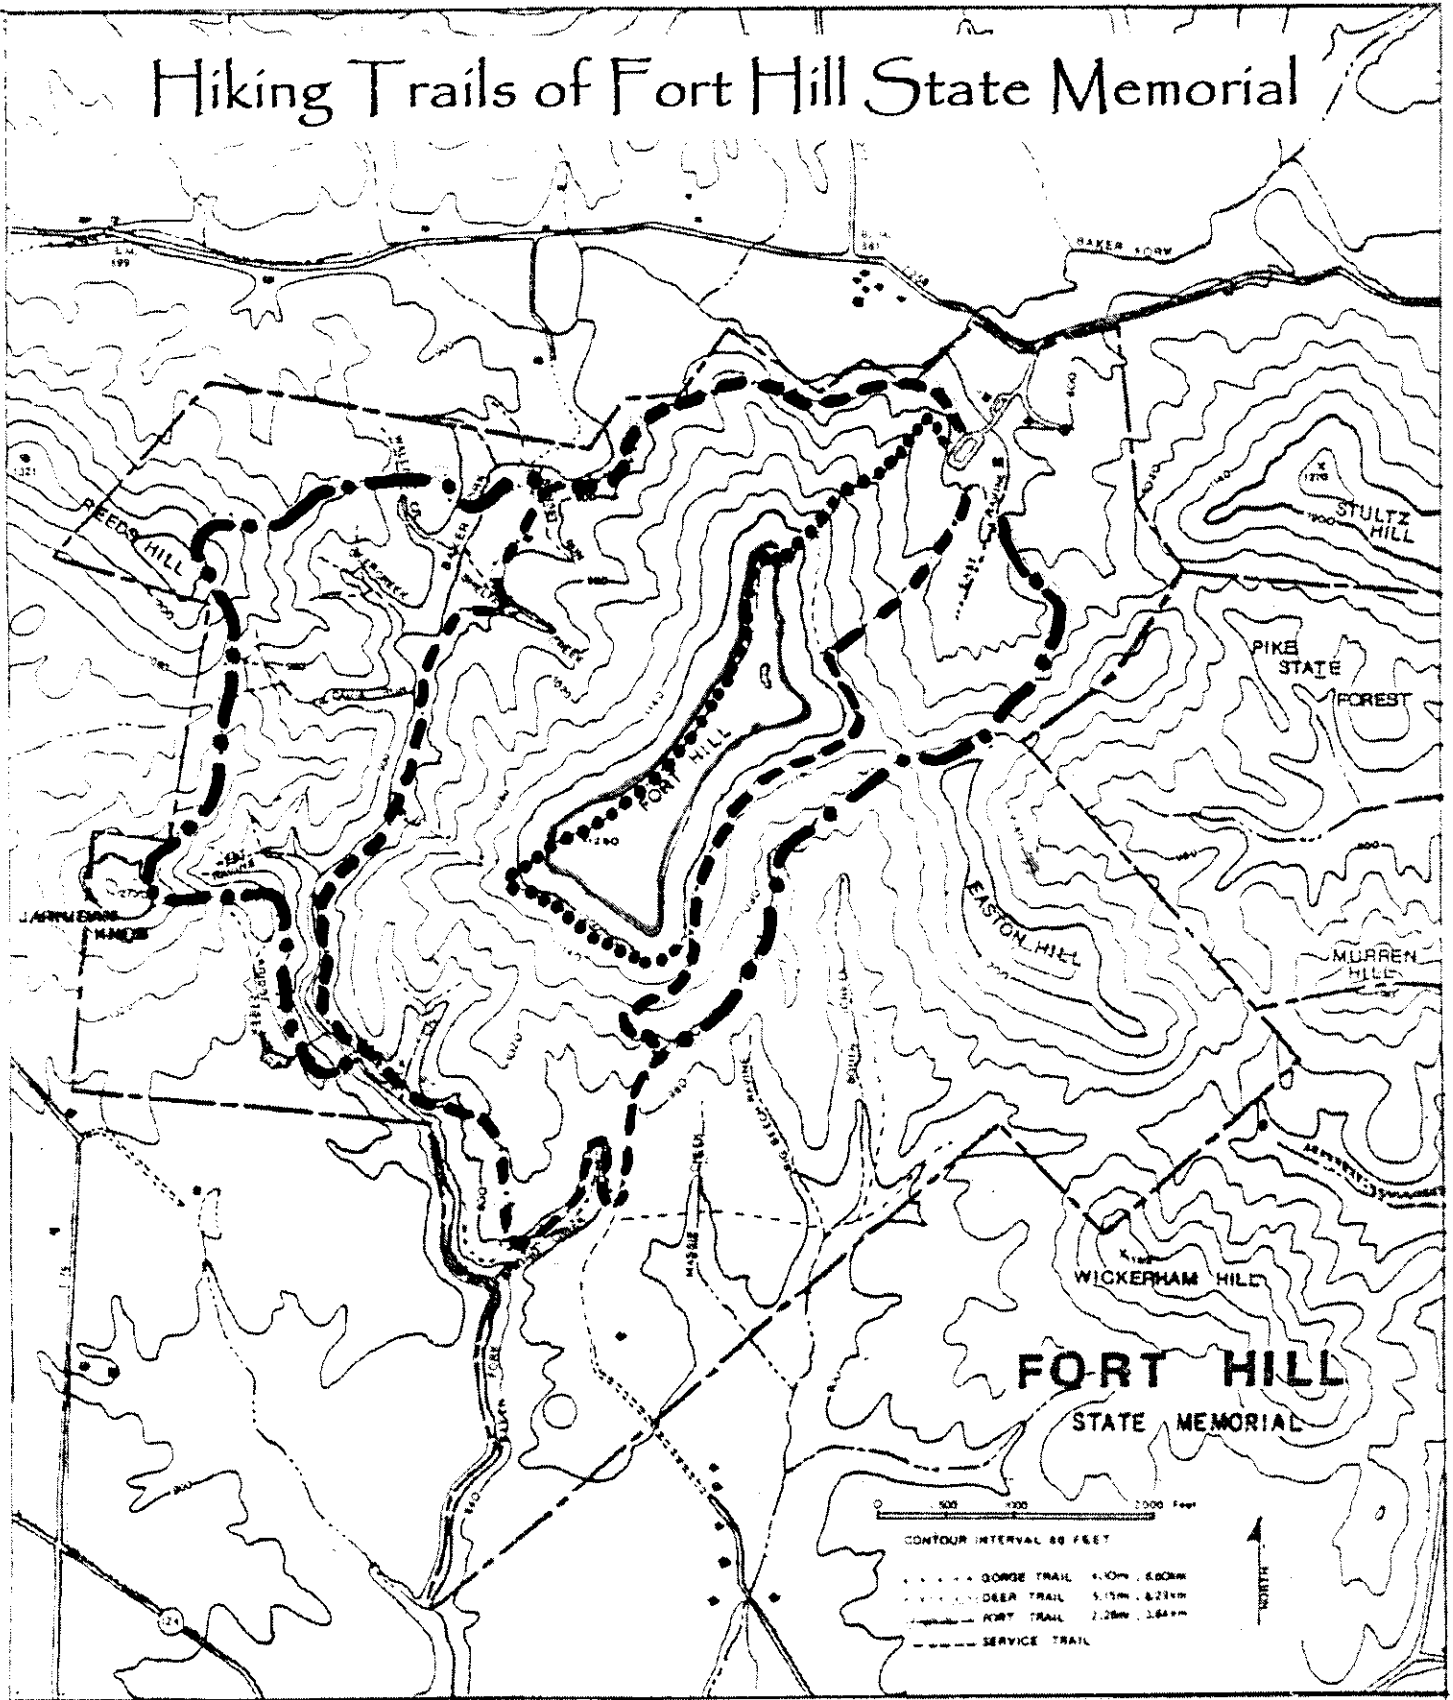

Hiking Trails of Fort Hill State Memorial

- Fort Trail 2.2 mi. (1-2 hours) ●●●●●●
- Gorge Trail 4.1 mi. (4 hrs.) - - - - -
- Deer Trail 6.5 mi. (8 hrs.)** ●●●●●●

**West portion of Deer Trail temporarily closed (on west side of Baker's Fork Creek) due to washed out fords